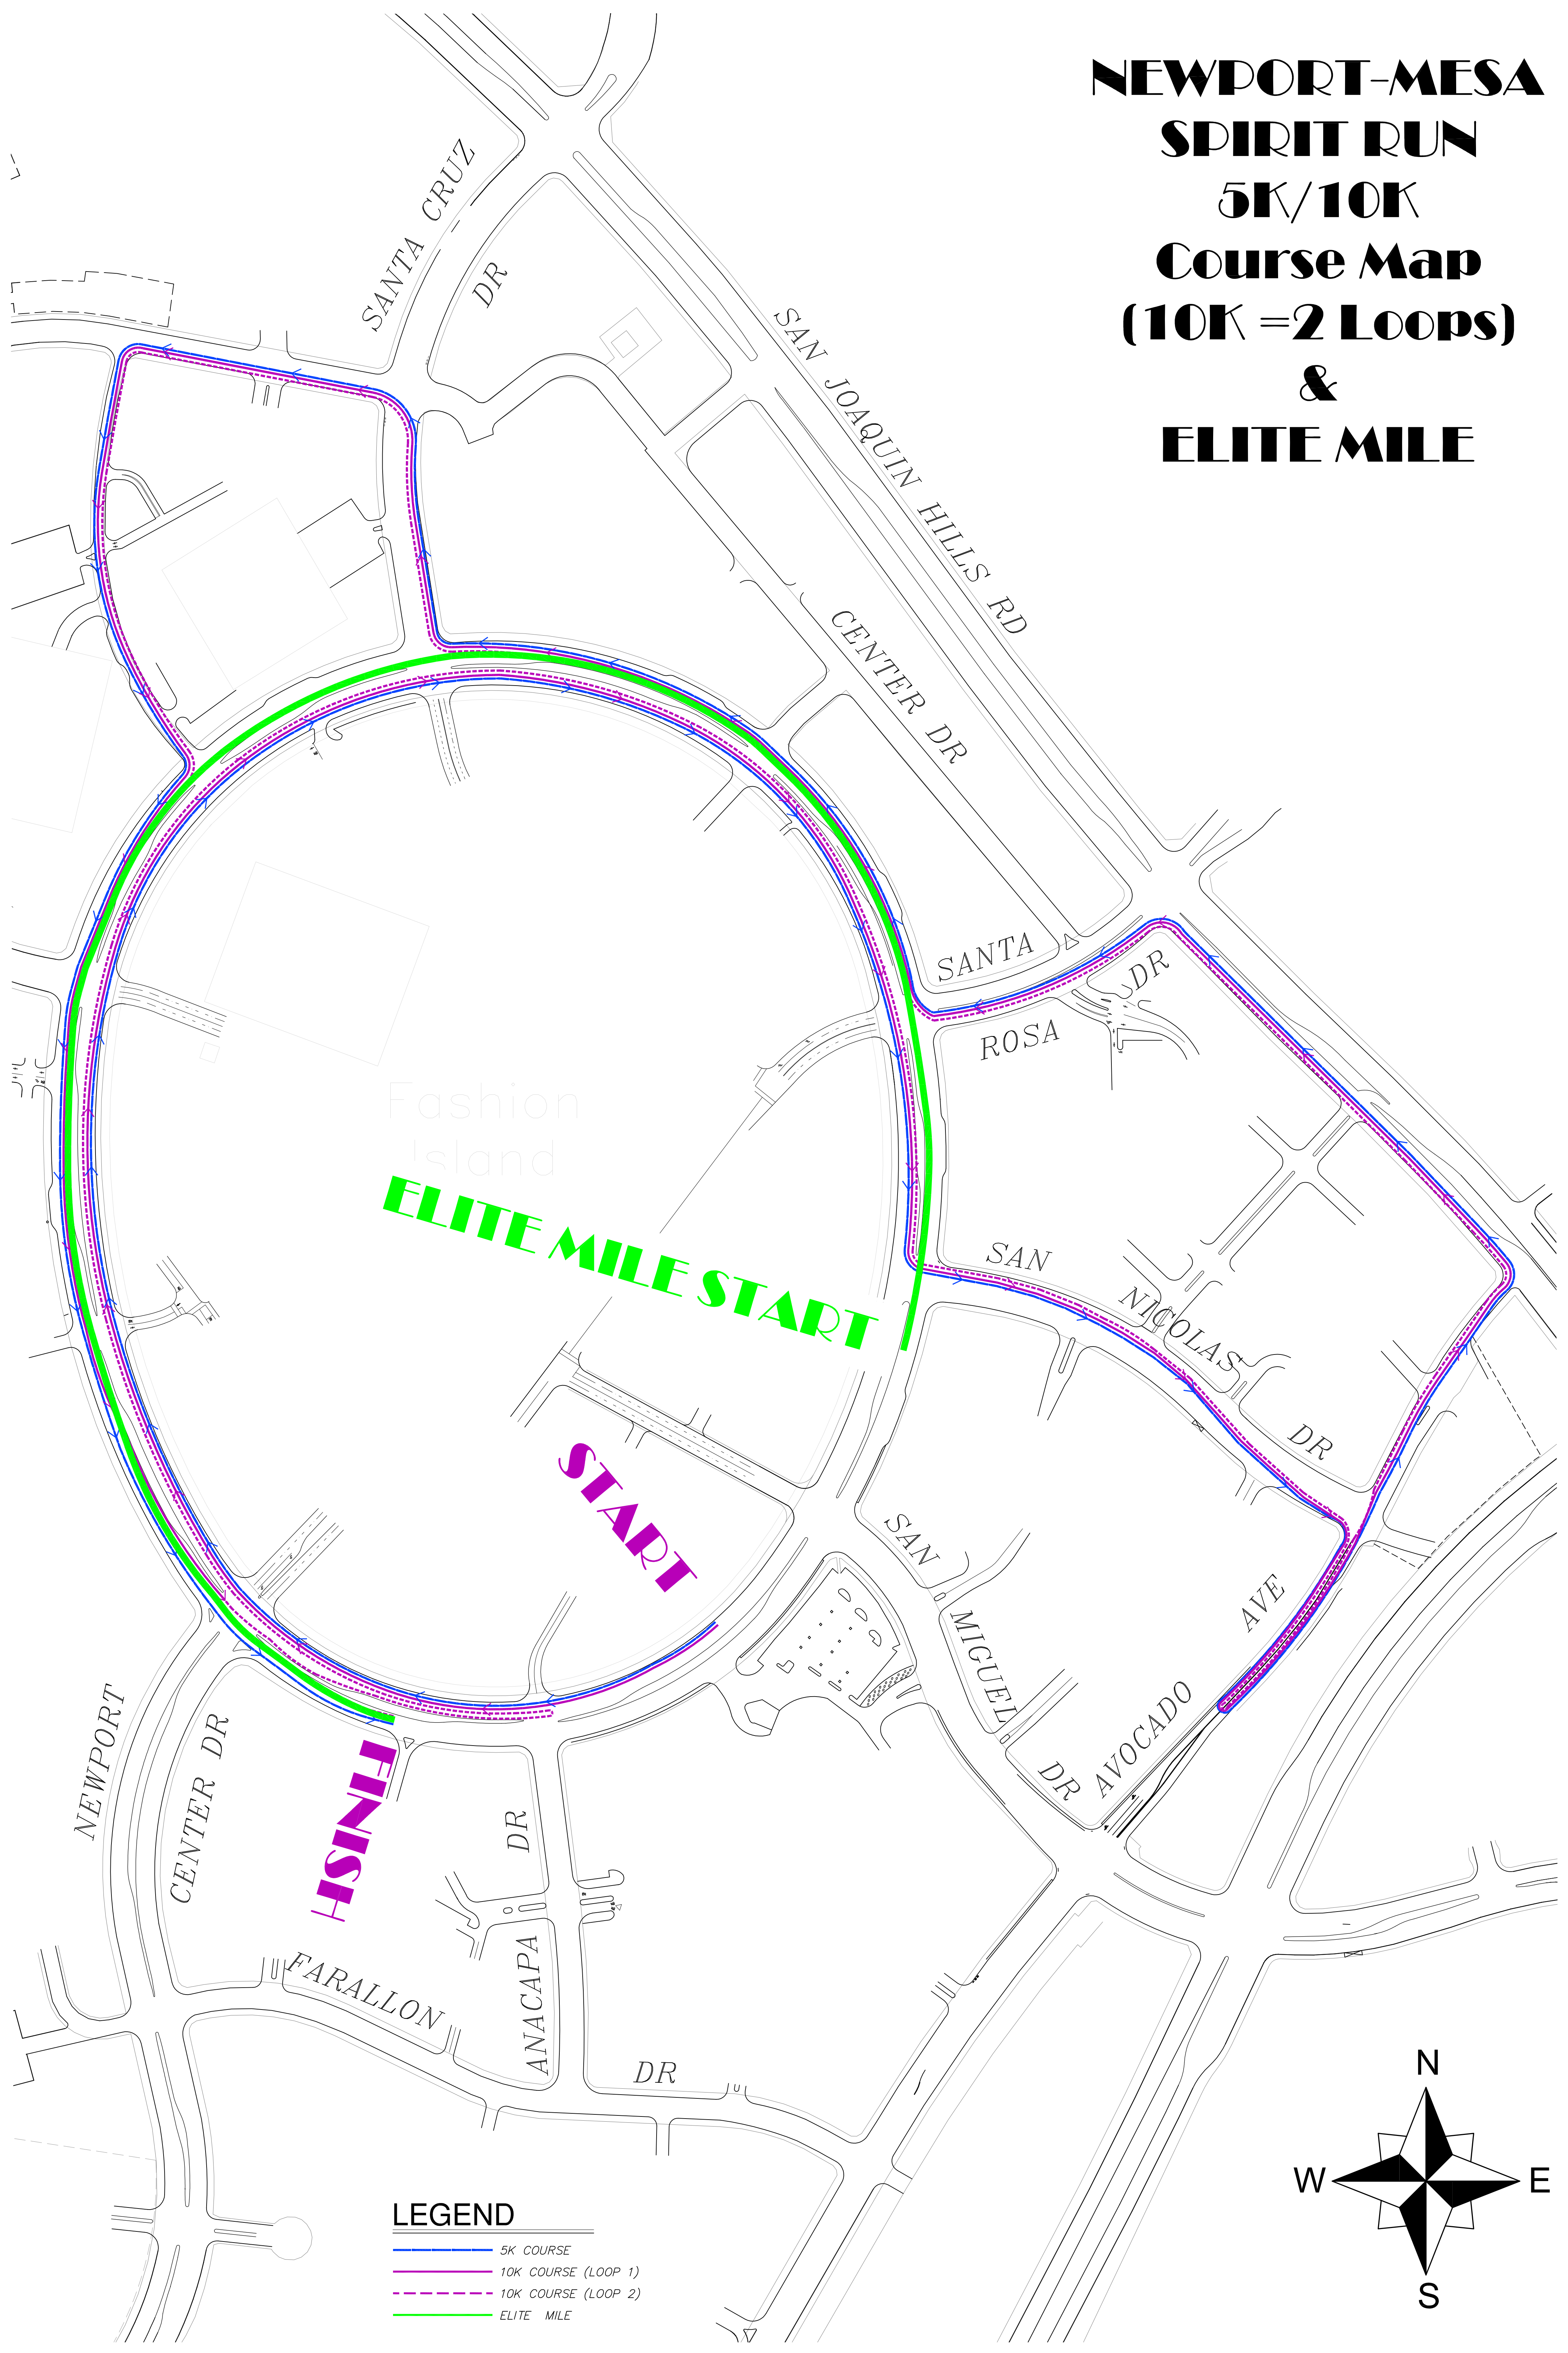

**NEWPORT-MESA  
SPIRIT RUN  
5K/10K  
Course Map  
(10K = 2 Loops)  
&  
ELITE MILE**

- LEGEND**
- 5K COURSE
  - 10K COURSE (LOOP 1)
  - 10K COURSE (LOOP 2)
  - ELITE MILE